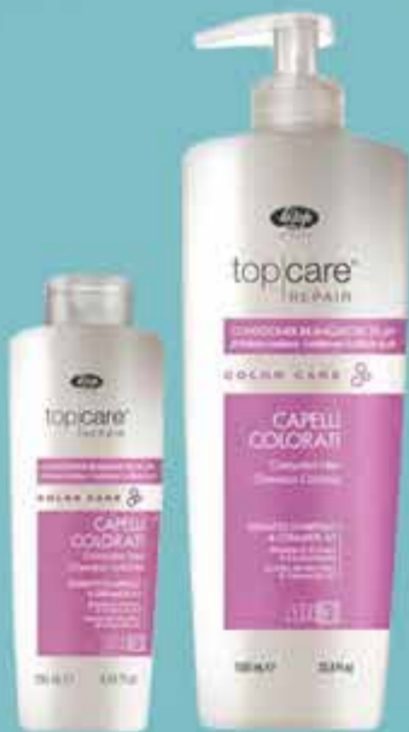

LiZap
MILANO

NOVE. DAD

sculture
cera base acqua

Lizap
MILANO

NOVE.
DAD

HAIR

SIN GAS
SPRAY
MOUSSE

NOVE DAD

top|care[®]
REPAIR

CURLY CARE

NOVE DAD

top|care[®]
REPAIR

ELIXIR CARE

l'izap
MILANO

NOVE · DAD

top|care®
REPAIR

CHROMA CARE

Li'zap
MILANO

NOVE DAD

top|care[®]
REPAIR

COLOR CARE

NOVE DAD

top|care[®]
REPAIR

HYDRA CARE